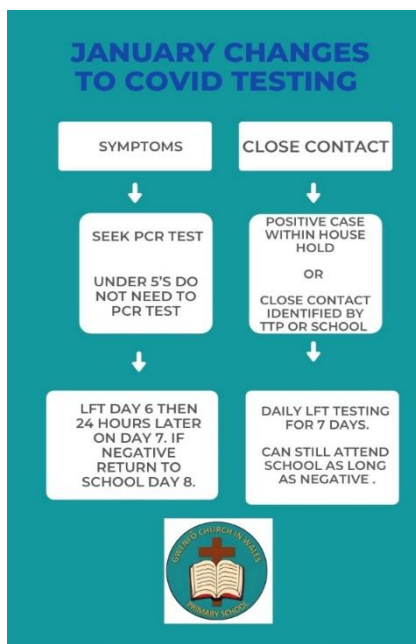

8.50am. If the gate is closed parents will need to sign the children in to school at the front entrance.

We understand that on occasion circumstances beyond your control cause lateness but please make every effort to make sure your child arrives ready for school on time.

School dinners menu - It's curry day on Wednesday. The cook has noticed that the curry with vegetables in it is not proving popular and so this week the curry will be served with vegetables on the side. Please encourage your child to try it!

Children's Bank - the Children's Bank will be open every Monday. If you would like your child to join the bank please send them in with a deposit and we will send home the necessary forms. If you have any queries about the bank please call school on a Monday first thing to speak to the staff running the bank.

Due to current covid restrictions we are again having to limit conversations with staff at the door. Please do leave a message with us on the playground, phone in or send an email. We will always do our best to speak to you as soon as we can and usually the same day. Any emails should be sent directly to gwenfops@valeofglamorgan.gov.uk and Mrs Hazelton will send them out to staff.

Covid rules have changed again - we know this be confusing so please contact us if you aren't sure about anything. Please note children who show symptoms in school will be sent home to have a PCR test before returning. This is to help us protect the school community and ultimately remain open.

Pupils who are unable to come to school but are well enough are able to access home leaving via our website should you wish them too. This has been updated for this term.

Families Magazine - Here is the link to the next issue of [Families Magazine Cardiff & Vale](#)

This issue is full of useful information and advice for parents including winter boredom busters, Chinese New Year Craft Projects, DIY board games, parenting advice and loads more.